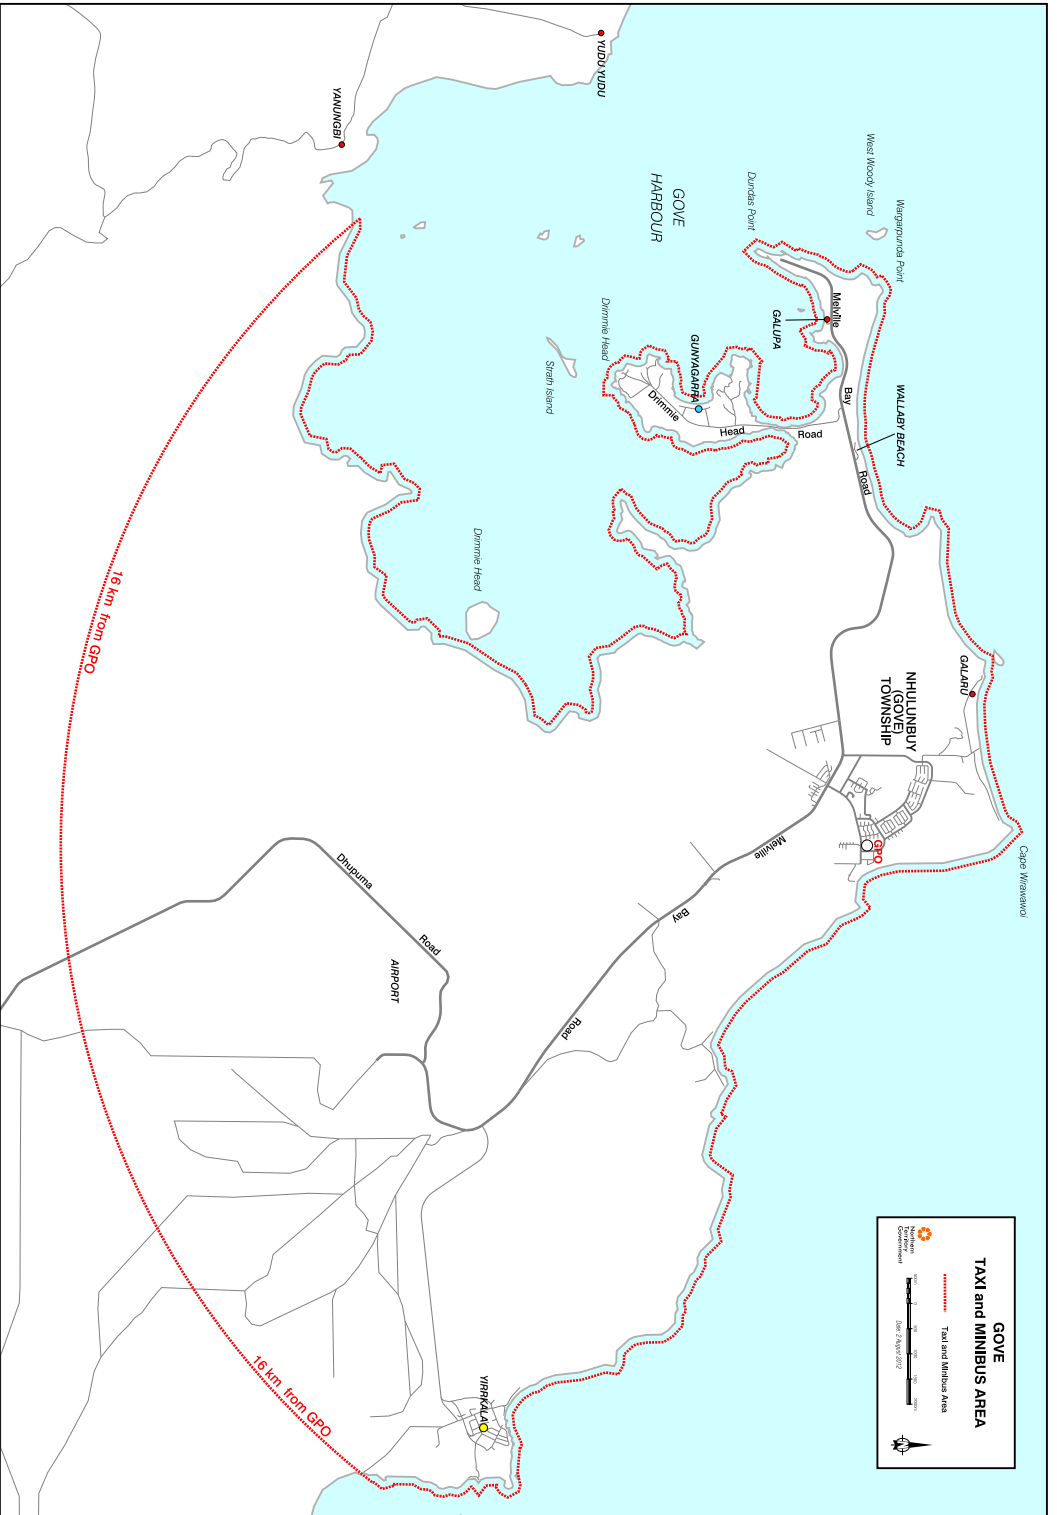

GOVE TAXI and MINIBUS AREA

Northern Territory Government
Scale 1:4000
Date 7 April 2017

Taxi and Minibus Area